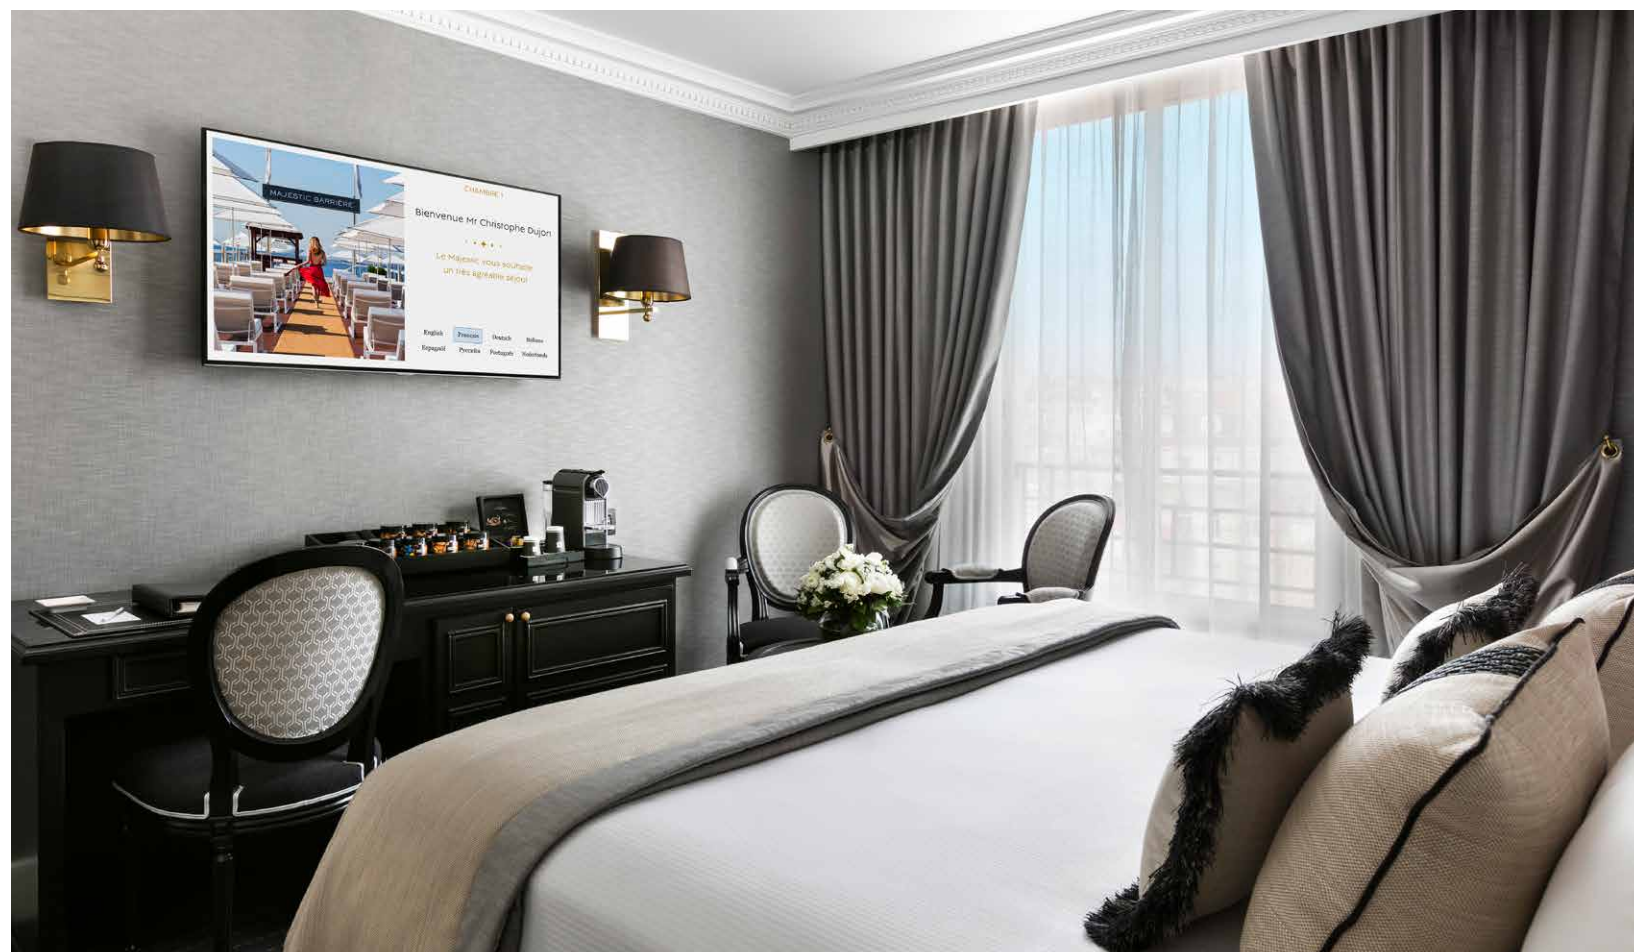

B
HÔTEL BARRIÈRE
LE MAJESTIC
CANNES

DELUXE PARTIAL SEA VIEW ROOM

**ONE-ON-ONE
WITH THE MEDITERRANEAN**

Our Deluxe Partial Sea View Rooms
and imbued with tranquillity are sure
to seduce you.

 **DELUXE PARTIAL
SEA VIEW ROOM**

-  Surface area: approximately 300 sq ft
-  View partial sea-view
-  Room capacity: 2 adults & 1 child
-  Baby bed
-  Baby care accessories
-  Bathrobe/slippers
-  Iron and ironing board
-  Nespresso coffee machine
-  Welcome tray
-  Pets allowed against payment
-  Free wi-fi internet