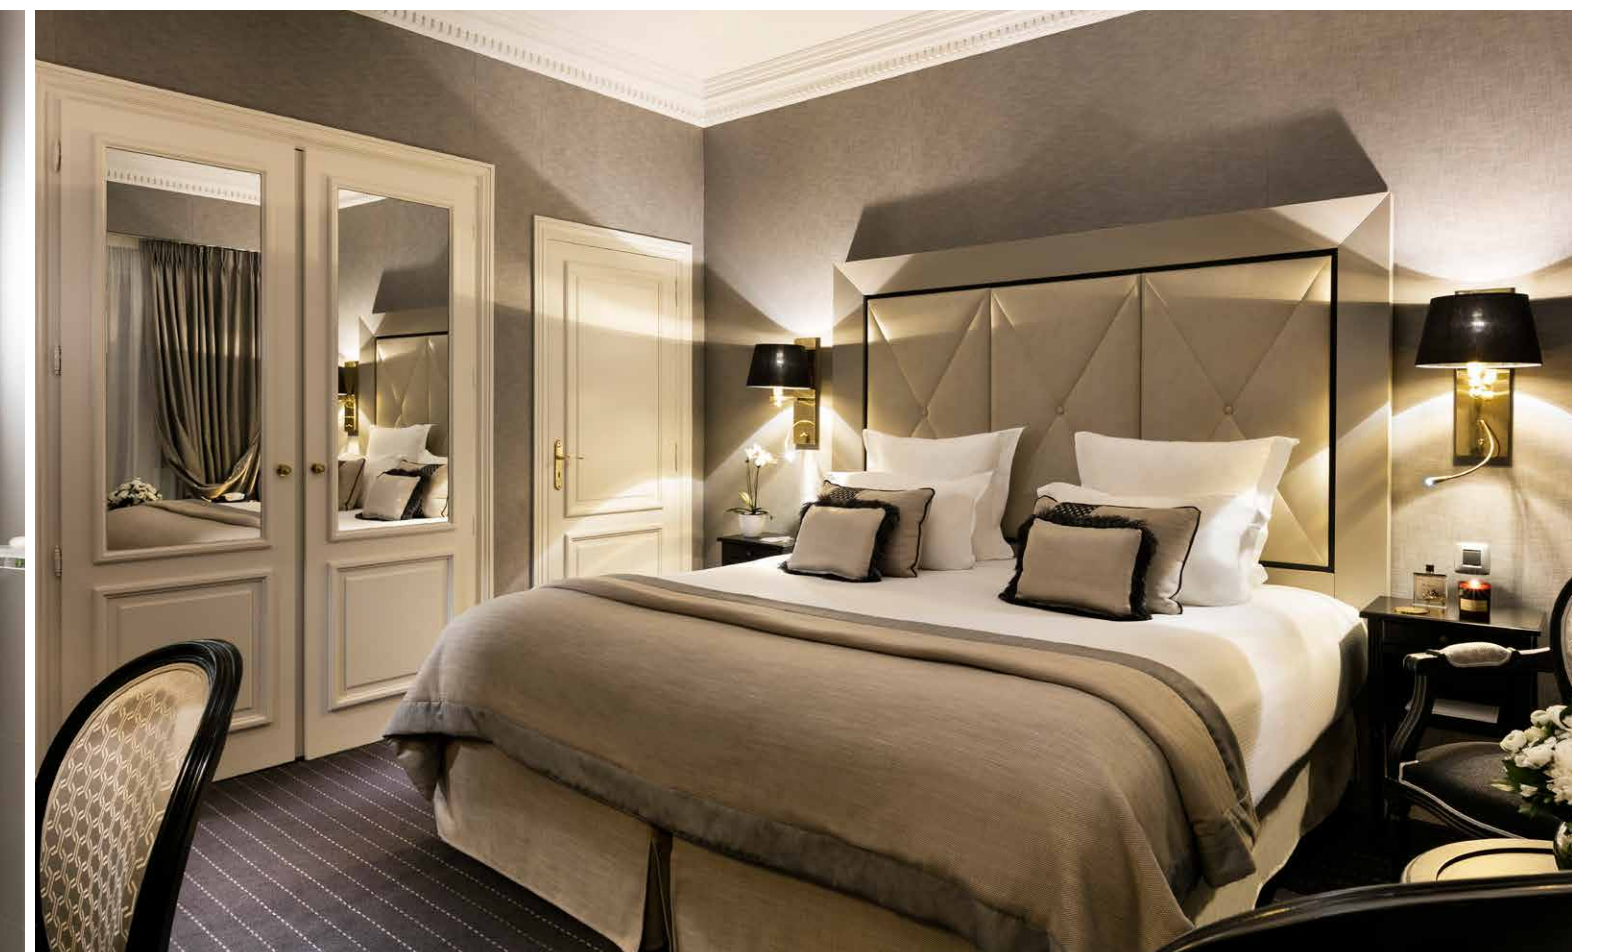

B
HÔTEL BARRIÈRE
LE MAJESTIC
CANNES

DELUXE PARTIAL SEA VIEW ROOM

**ONE-ON-ONE
WITH THE MEDITERRANEAN**

Our Deluxe Partial Sea View Rooms
and imbued with tranquillity are sure
to seduce you.

 **DELUXE PARTIAL
SEA VIEW ROOM**

-  Surface area: approximately 300 sq ft
-  View partial sea-view
-  Room capacity: 2 adults & 1 child
-  Baby bed
-  Baby care accessories
-  Bathrobe/slippers
-  Iron and ironing board
-  Nespresso coffee machine
-  Welcome tray
-  Pets allowed against payment
-  Free wi-fi internet